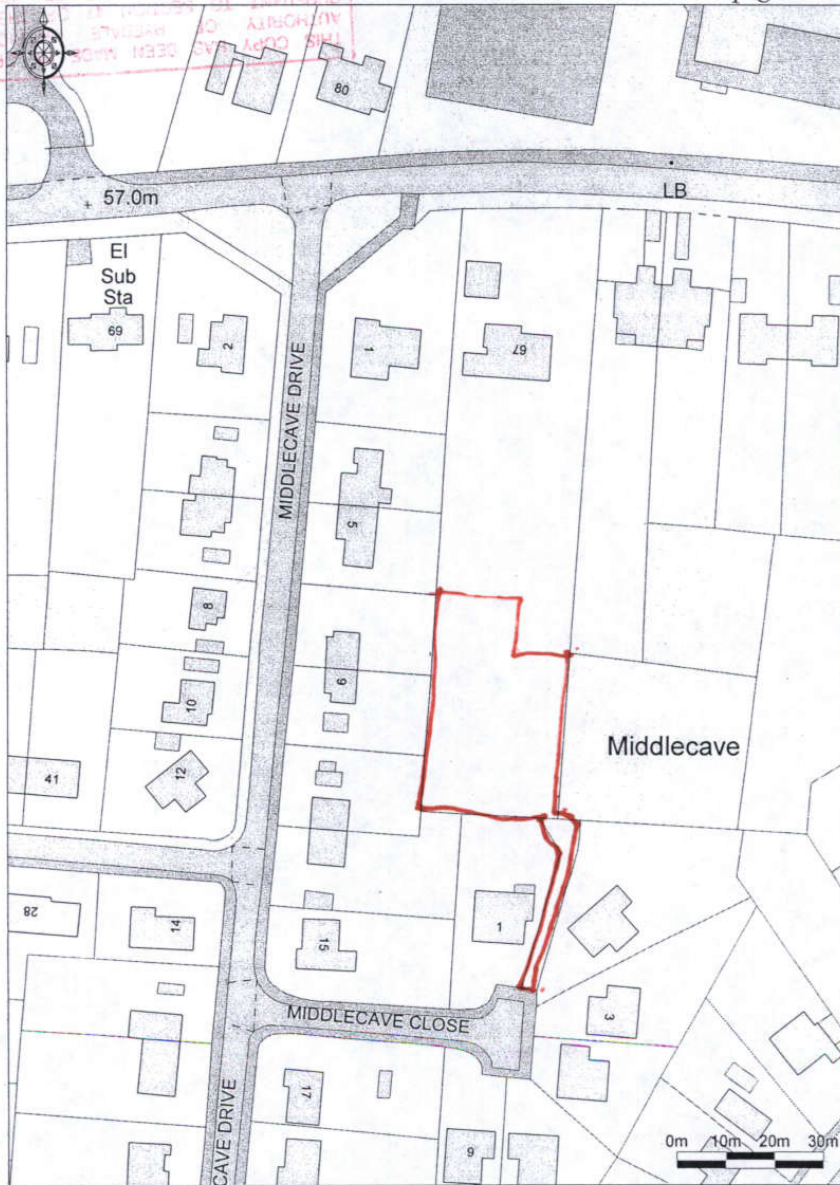

Land to rear of 67 Middlecave Road
Malton

THIS COPY HAS BEEN MADE BY THE
COUNCIL OF RYEDALE DISTRICT COUNCIL.
ALTHOUGH IT IS A COPY OF THE ORIGINAL,
IT IS NOT A SUBSTITUTE FOR THE ORIGINAL.
DESIGNS AND PATENTS ARE NOT TO BE REPRODUCED
OR COPIED IN ANY MANNER WITHOUT THE WRITTEN
PERMISSION OF THE COPYRIGHT OWNER.